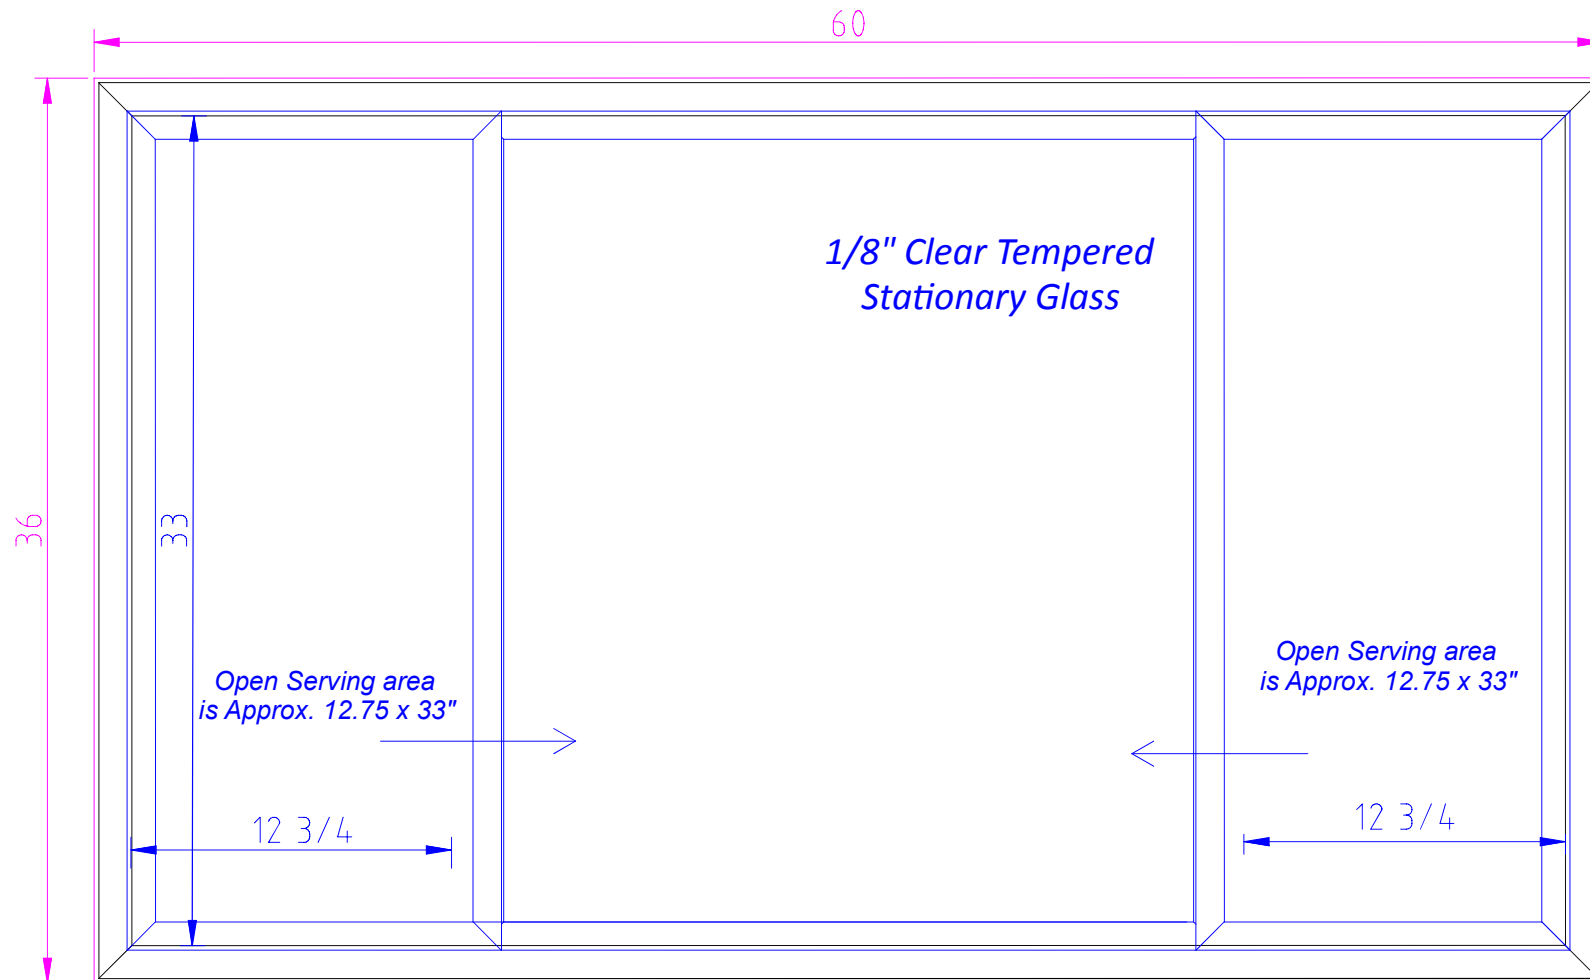

Inside View

Style # 15X, 60" x 36" RO, (cut out size)
Service Window and Awning Door Combination Unit

Manufactured By:
J & R Aluminum Products LLC
Office; 330-359-0090

PROPRIETARY AND CONFIDENTIAL

The information contained in this drawing is of proprietary design belonging exclusively to J & R Aluminum Products LLC. Any reproduction in part or as a whole without the written permission of J & R Aluminum Products LLC, is strictly prohibited.

Inside View

Style # 15X, 72" x 36" RO (cut-out size),
Service Window & Awning Door Combination Unit

Manufactured By;
J & R Aluminum Products LLC
Office; 330-359-0090

PROPRIETARY AND CONFIDENTIAL

The information contained in this drawing is of proprietary design belonging exclusively to J & R Aluminum Products LLC. Any reproduction in part or as a whole without the written permission of J & R Aluminum Products LLC, is strictly prohibited.