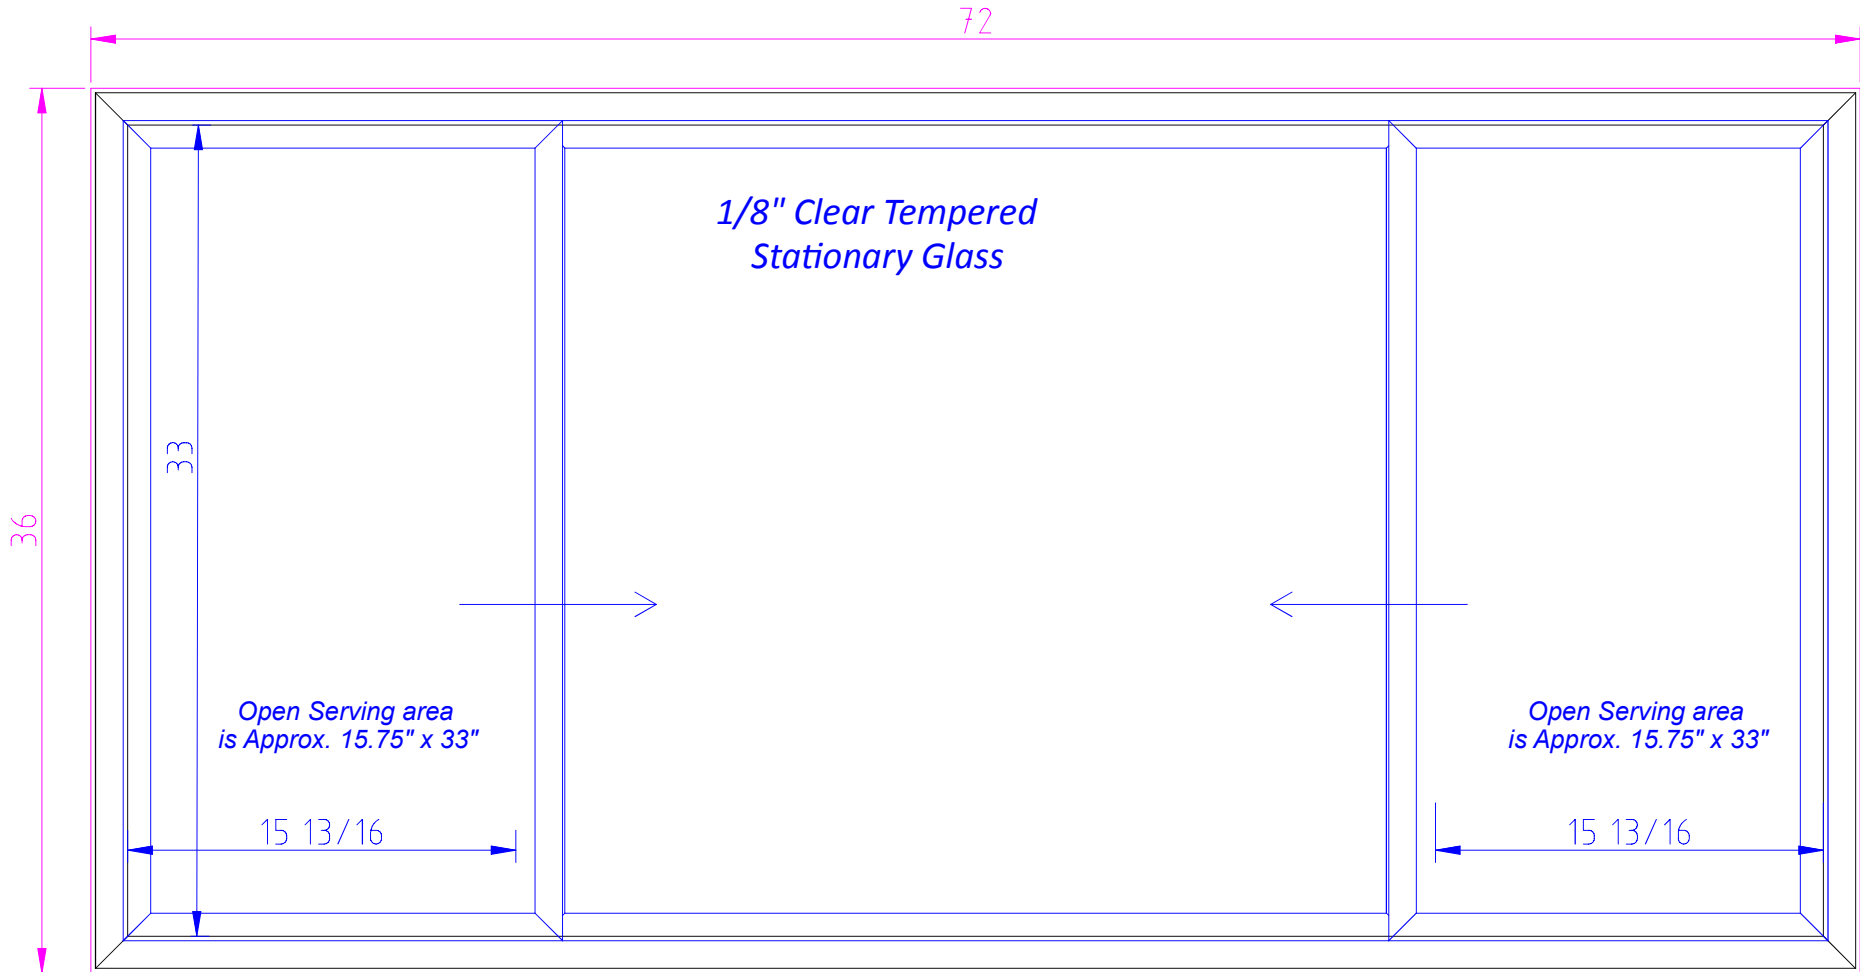

Inside View

Style # 15X, 60" x 36" RO, (cut out size)
Service Window and Awning Door Combination Unit

Manufactured By:
J & R Aluminum Products LLC
Office; 330-359-0090

PROPRIETARY AND CONFIDENTIAL

The information contained in this drawing is of proprietary design belonging exclusively to J & R Aluminum Products LLC. Any reproduction in part or as a whole without the written permission of J & R Aluminum Products LLC, is strictly prohibited.

Inside View

Style # 15X, 72" x 36" RO (cut-out size),
Service Window & Awning Door Combination Unit

Manufactured By;
J & R Aluminum Products LLC
Office; 330-359-0090

PROPRIETARY AND CONFIDENTIAL

The information contained in this drawing is of proprietary design belonging exclusively to J & R Aluminum Products LLC. Any reproduction in part or as a whole without the written permission of J & R Aluminum Products LLC, is strictly prohibited.