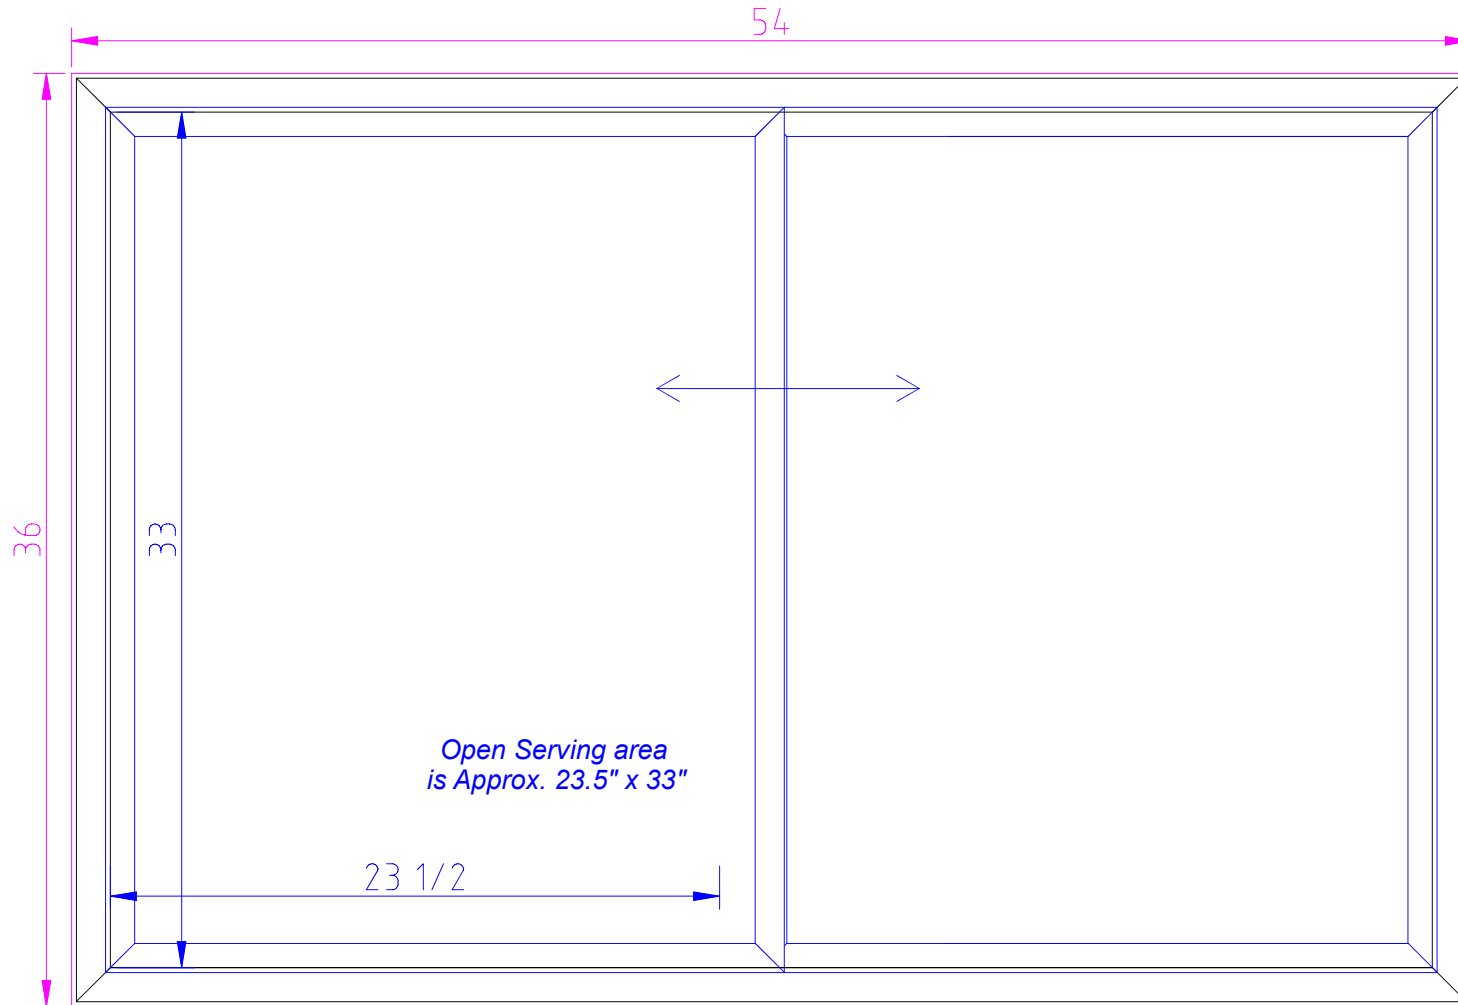

Inside View

Style # 18X, 54" wide x 36" tall RO, (cut out size)
Service Window and Awning Door Combination Unit

Manufactured By;
J & R Aluminum Products LLC
Office; 330-359-0090

PROPRIETARY AND CONFIDENTIAL

Inside View

Style # 18X, 64" wide x 36" tall RO, (cut out size)
Service Window and Awning Door Combination Unit

Manufactured By:
J & R Aluminum Products LLC
Office; 330-359-0090

PROPRIETARY AND CONFIDENTIAL