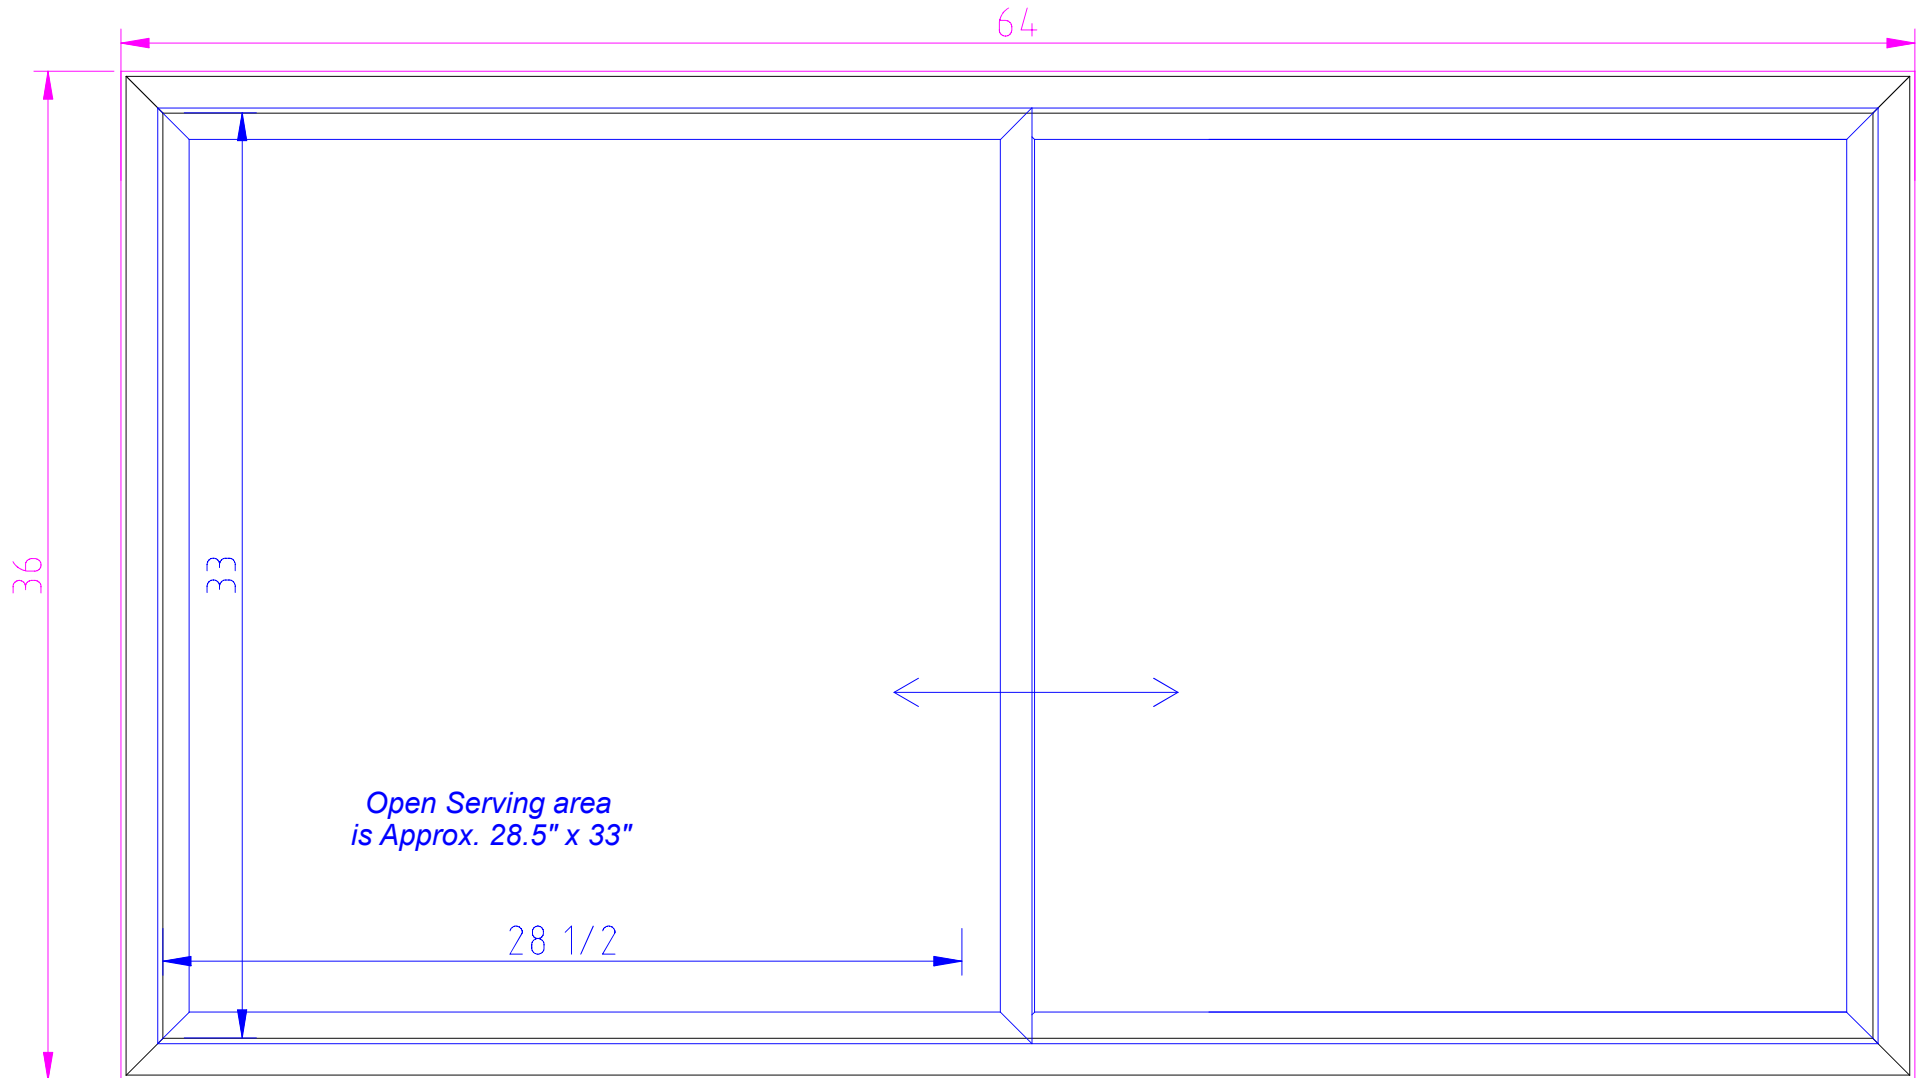

Inside View

Style # 18X, 54" wide x 36" tall RO, (cut out size)
Service Window and Awning Door Combination Unit

Manufactured By;
J & R Aluminum Products LLC
Office; 330-359-0090

PROPRIETARY AND CONFIDENTIAL

Inside View

Style # 18X, 64" wide x 36" tall RO, (cut out size)
Service Window and Awning Door Combination Unit

Manufactured By:
J & R Aluminum Products LLC
Office; 330-359-0090

PROPRIETARY AND CONFIDENTIAL