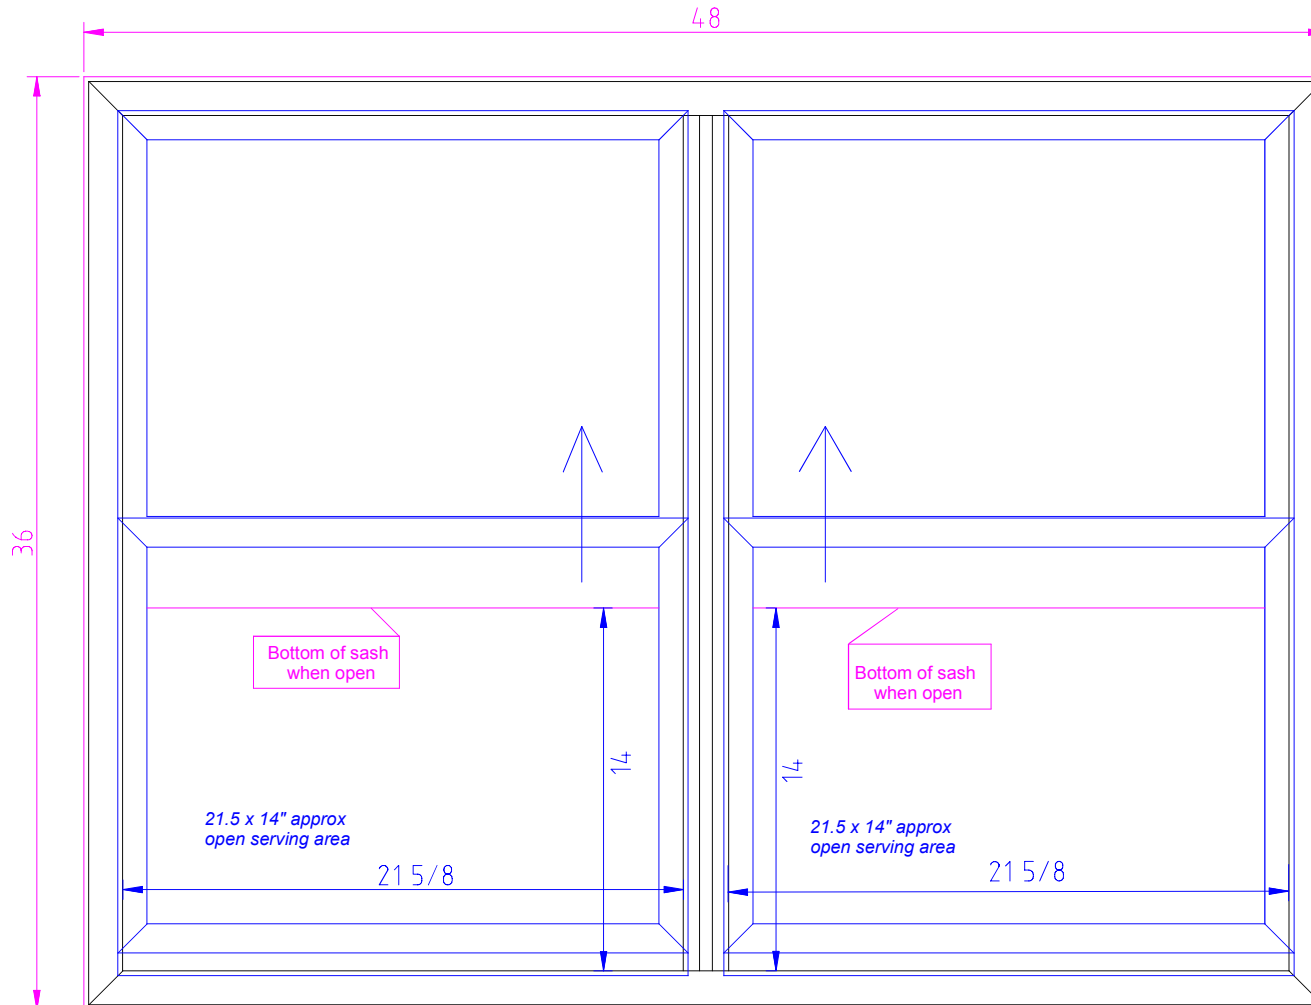

Inside View

Style # 2X, 48" wide x 36" tall RO, (cut out size)
Service Window and Awning Door Combination Unit

Manufactured By;
J & R Aluminum Products LLC
Office; 330-359-0090

PROPRIETARY AND CONFIDENTIAL