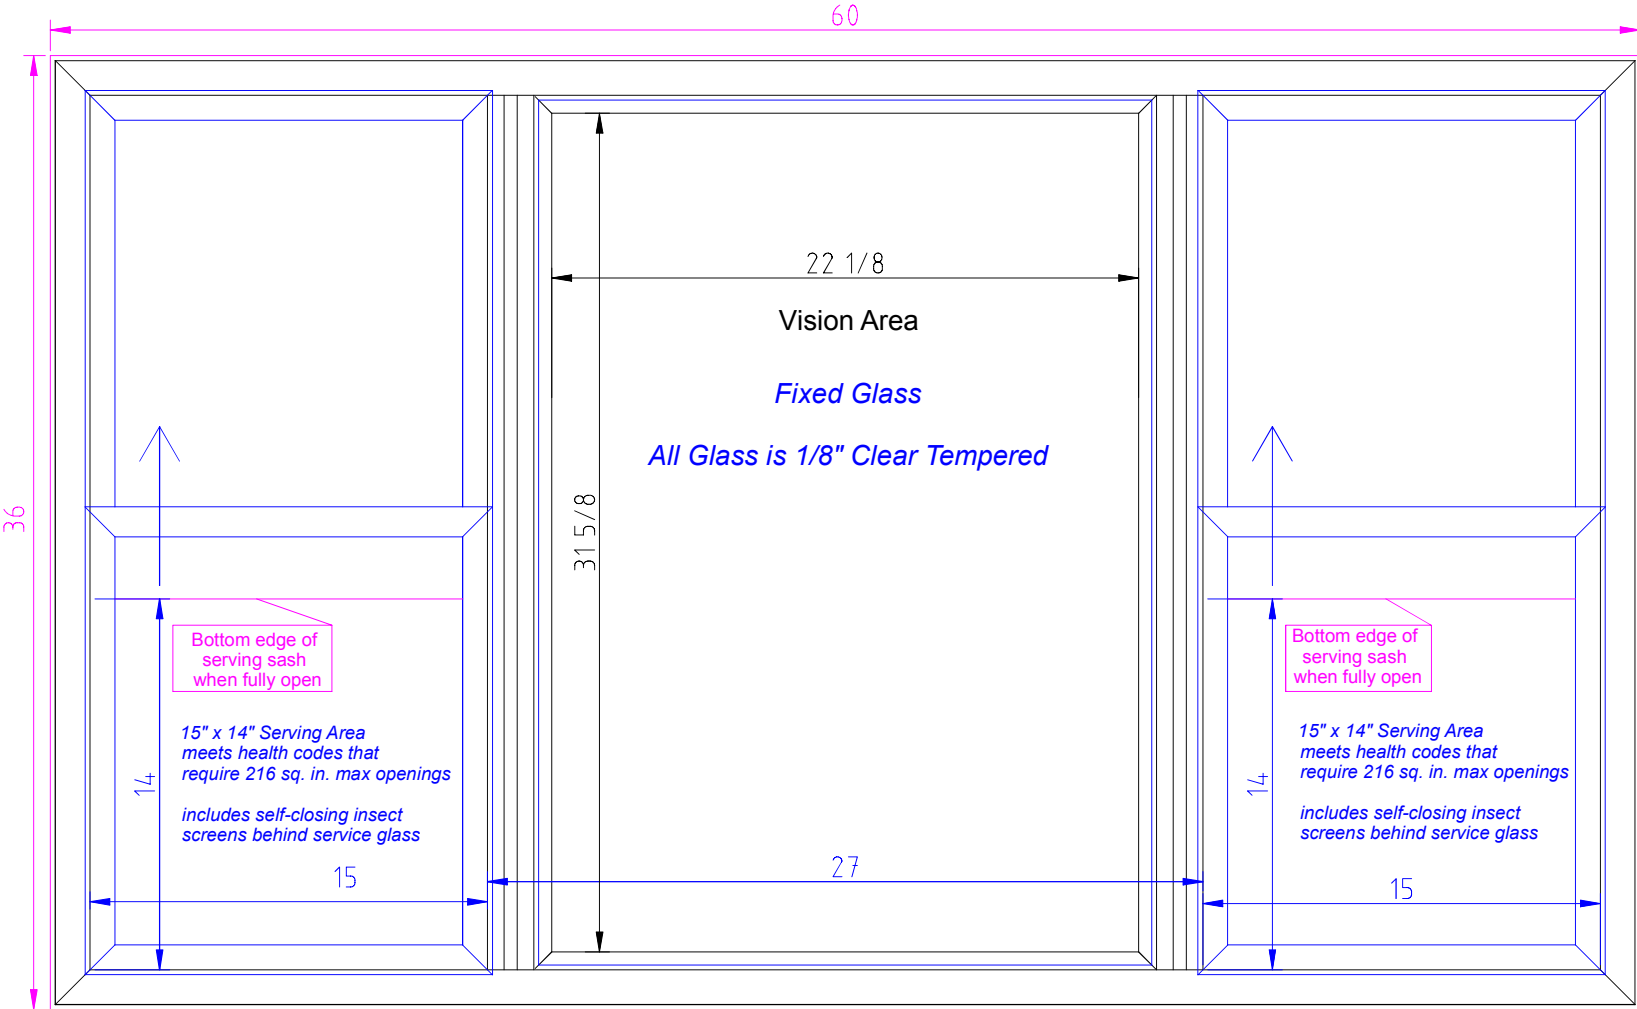

Inside View

Style # 4X, 60" x 36" RO (cut-out size)
Service Window & Awning Door Combination Unit

Manufactured By:
J & R Aluminum Products LLC
Office: 330-359-0090
www.humphreystormdoors.com

PROPRIETARY AND CONFIDENTIAL

Inside View

Style # 4X, 72" x 36" RO, (cut out size)

Service Window and Awning Door Combination Unit

Manufactured By;
J & R Aluminum Products LLC
Office; 330-359-0090

PROPRIETARY AND CONFIDENTIAL

The information contained in this drawing is of proprietary design belonging exclusively to J & R Aluminum Products LLC. Any reproduction in part or as a whole without the written permission of J & R Aluminum Products LLC, is strictly prohibited.

Inside View

Style # 4X, 72" x 36" RO (cut-out size)

Service Window & Awning Door Combination Unit

Manufactured By:
J & R Aluminum Products LLC
Office: 330-359-0090
www.humphreystormdoors.com

PROPRIETARY AND CONFIDENTIAL