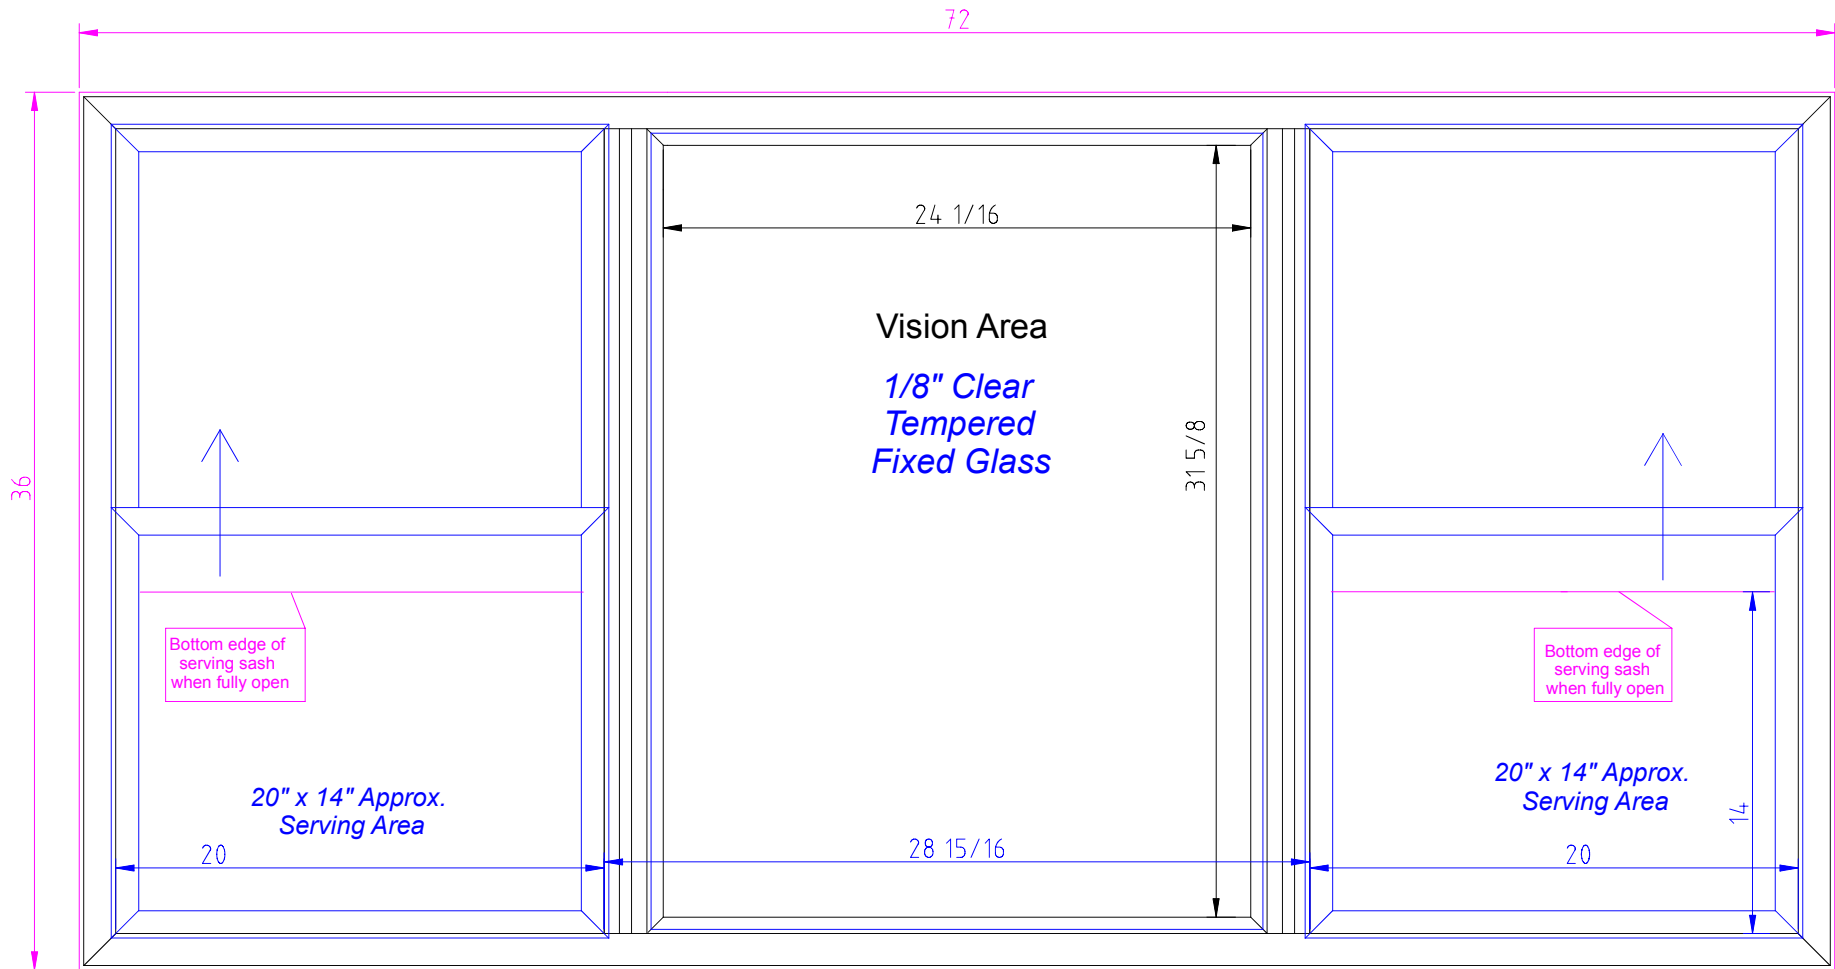

Inside View

Style # 4X, 60" x 36" RO (cut-out size)
Service Window & Awning Door Combination Unit

Manufactured By:
J & R Aluminum Products LLC
Office: 330-359-0090
www.humphreystormdoors.com

PROPRIETARY AND CONFIDENTIAL

Inside View

Style # 4X, 72" x 36" RO, (cut out size)

Service Window and Awning Door Combination Unit

Manufactured By;
J & R Aluminum Products LLC
Office; 330-359-0090

PROPRIETARY AND CONFIDENTIAL

The information contained in this drawing is of proprietary design belonging exclusively to J & R Aluminum Products LLC. Any reproduction in part or as a whole without the written permission of J & R Aluminum Products LLC, is strictly prohibited.

Inside View

Style # 4X, 72" x 36" RO (cut-out size)

Service Window & Awning Door Combination Unit

Manufactured By:
J & R Aluminum Products LLC
Office: 330-359-0090
www.humphreystormdoors.com

PROPRIETARY AND CONFIDENTIAL