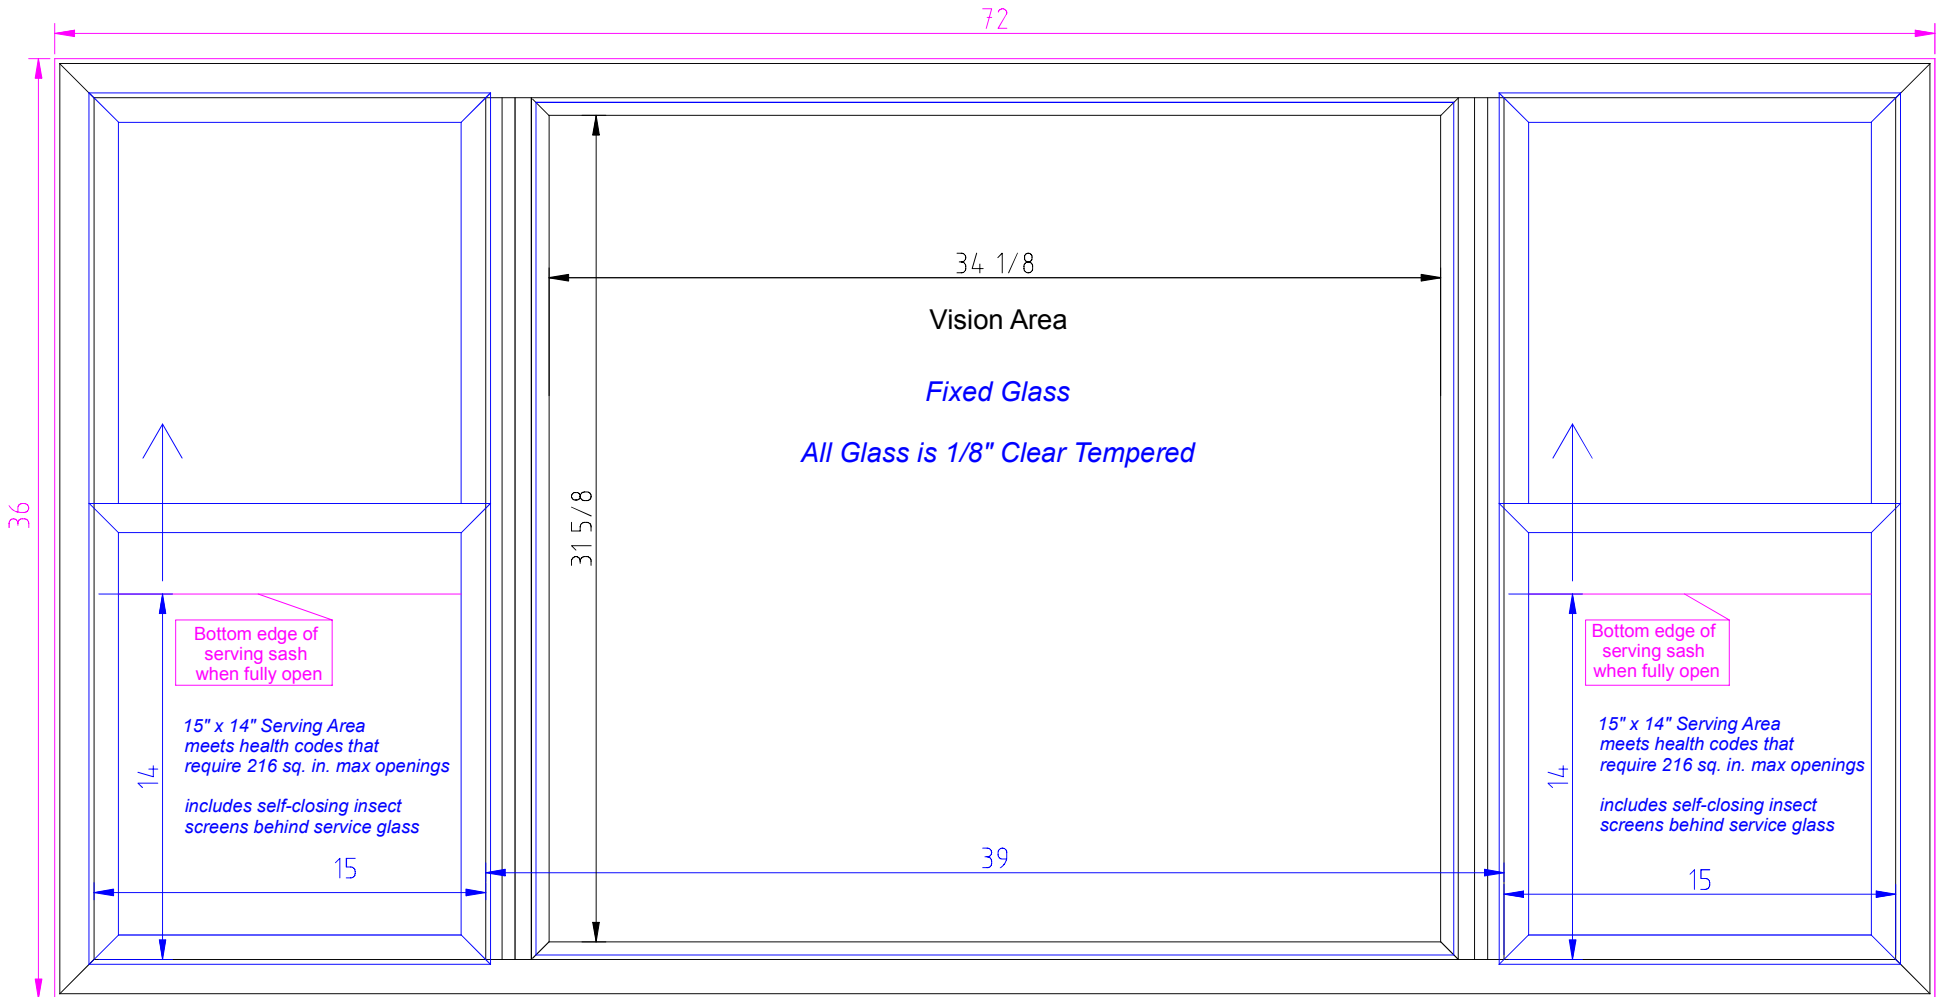

Inside View

Style # 4X, 60" x 36" RO (cut-out size)
Service Window & Awning Door Combination Unit

Manufactured By:
J & R Aluminum Products LLC
Office: 330-359-0090
www.humphreystormdoors.com

PROPRIETARY AND CONFIDENTIAL

Inside View

Style # 4X, 72" x 36" RO, (cut out size)

Service Window and Awning Door Combination Unit

Manufactured By;
J & R Aluminum Products LLC
Office; 330-359-0090

PROPRIETARY AND CONFIDENTIAL

The information contained in this drawing is of proprietary design belonging exclusively to J & R Aluminum Products LLC. Any reproduction in part or as a whole without the written permission of J & R Aluminum Products LLC, is strictly prohibited.

Inside View

Style # 4X, 72" x 36" RO (cut-out size)

Service Window & Awning Door Combination Unit

Manufactured By:
J & R Aluminum Products LLC
Office: 330-359-0090
www.humphreystormdoors.com

PROPRIETARY AND CONFIDENTIAL