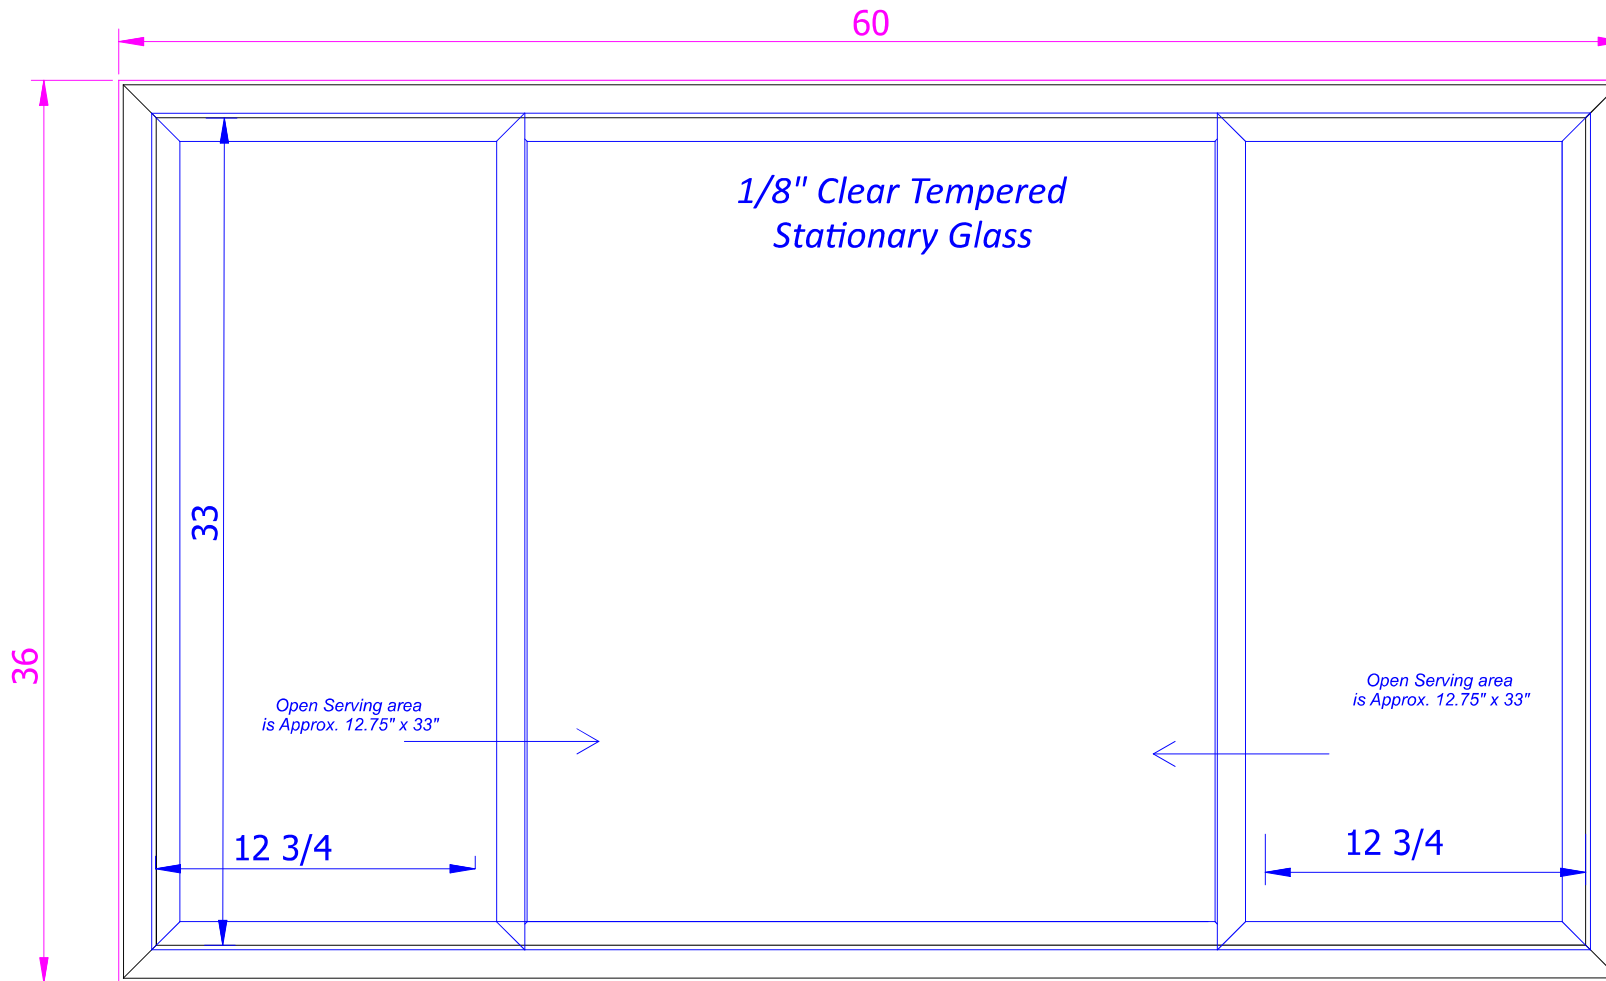

Inside View

Style # 15X, 60" x 36" RO, (cut out size)
Service Window and Awning Door Combination Unit

Manufactured By:
J & R Aluminum Products LLC
Office: 330-359-0090
www.humphreystormdoors.com

PROPRIETARY AND CONFIDENTIAL