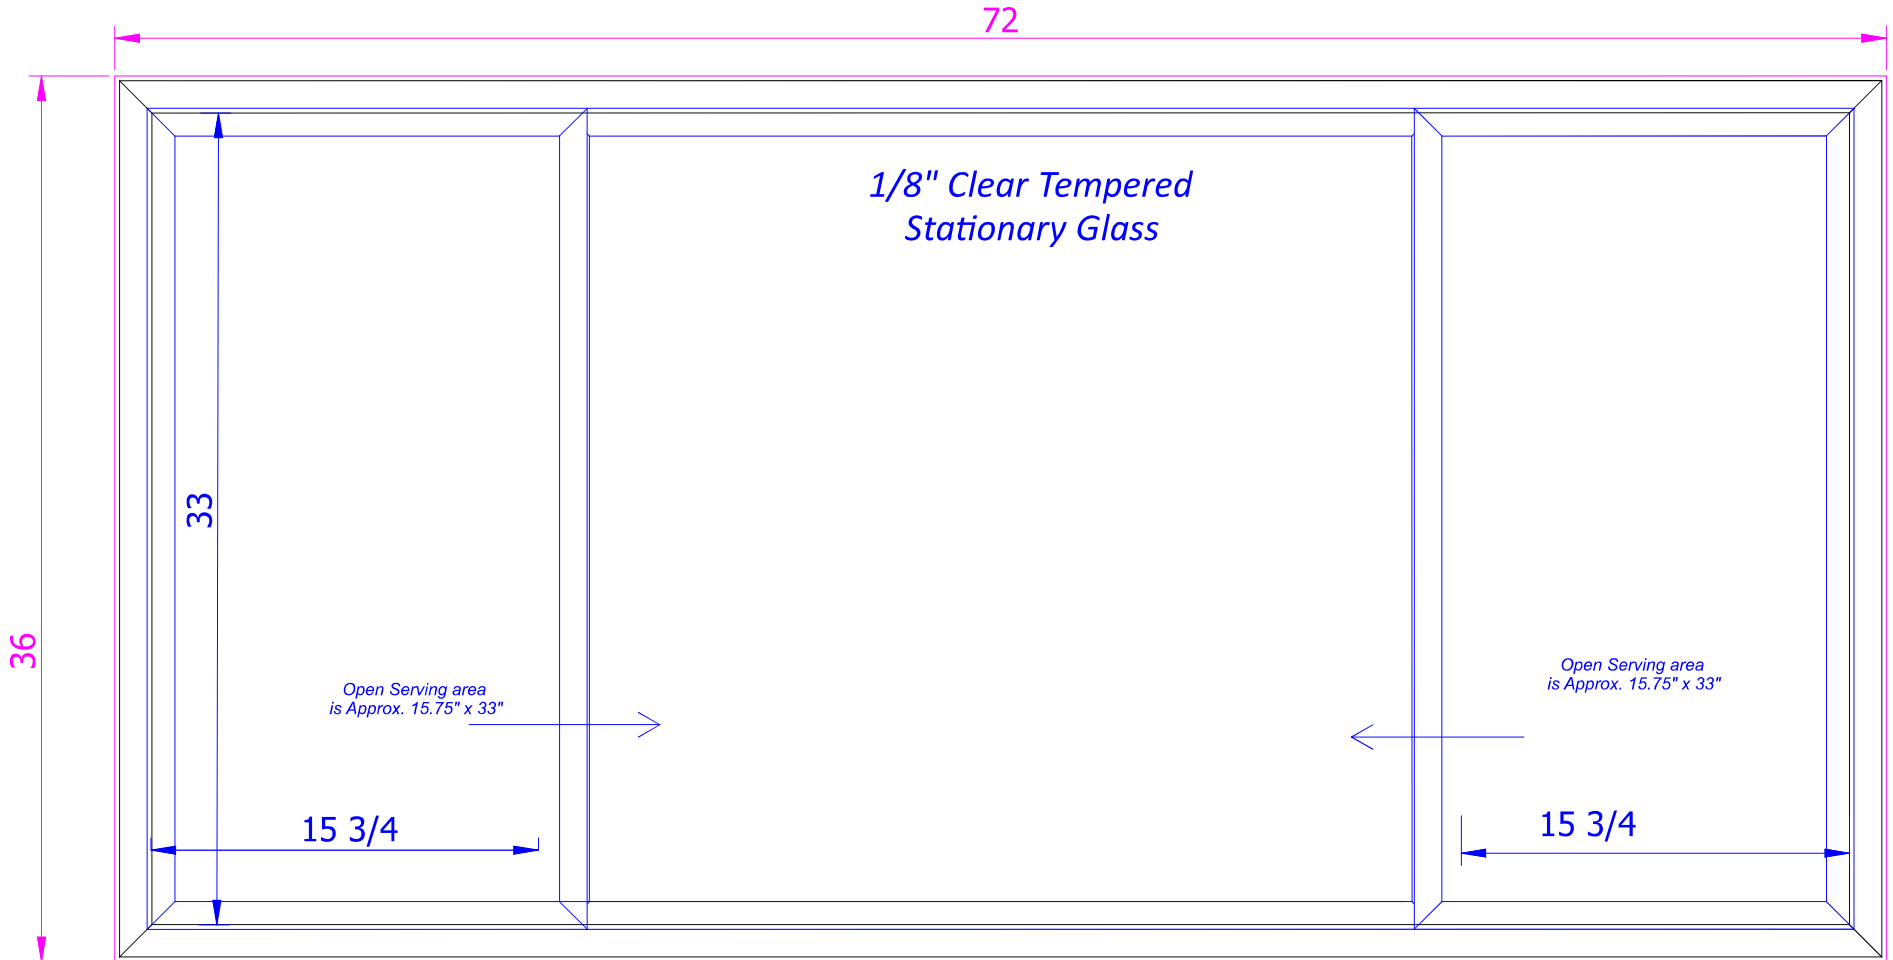

Inside View

Style # 15X, 72" x 36" RO, (cut out size)
Service Window and Awning Door Combination Unit

Manufactured By:
J & R Aluminum Products LLC
Office: 880-859-0090
www.humphreystormdoors.com

PROPRIETARY AND CONFIDENTIAL