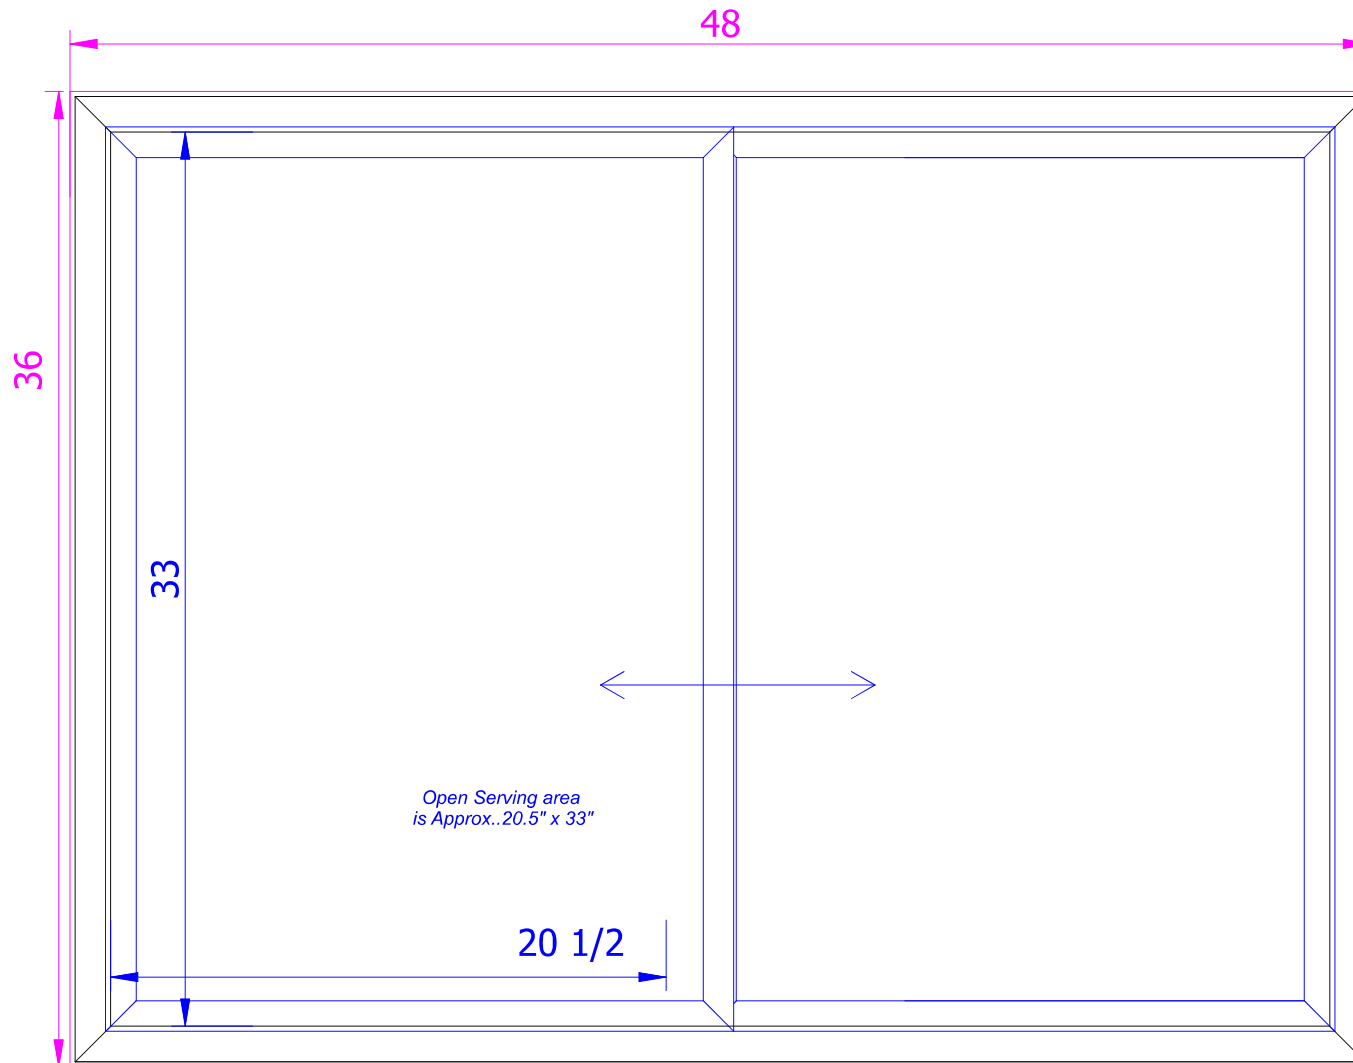

Inside View

Style # 18, 48" wide x 36" tall RO, (cut out size)
Service Window and Awning Door Combination Unit

Manufactured By:
J & R Aluminum Products LLC
Office: 330-359-0090
www.humphreystormdoors.com