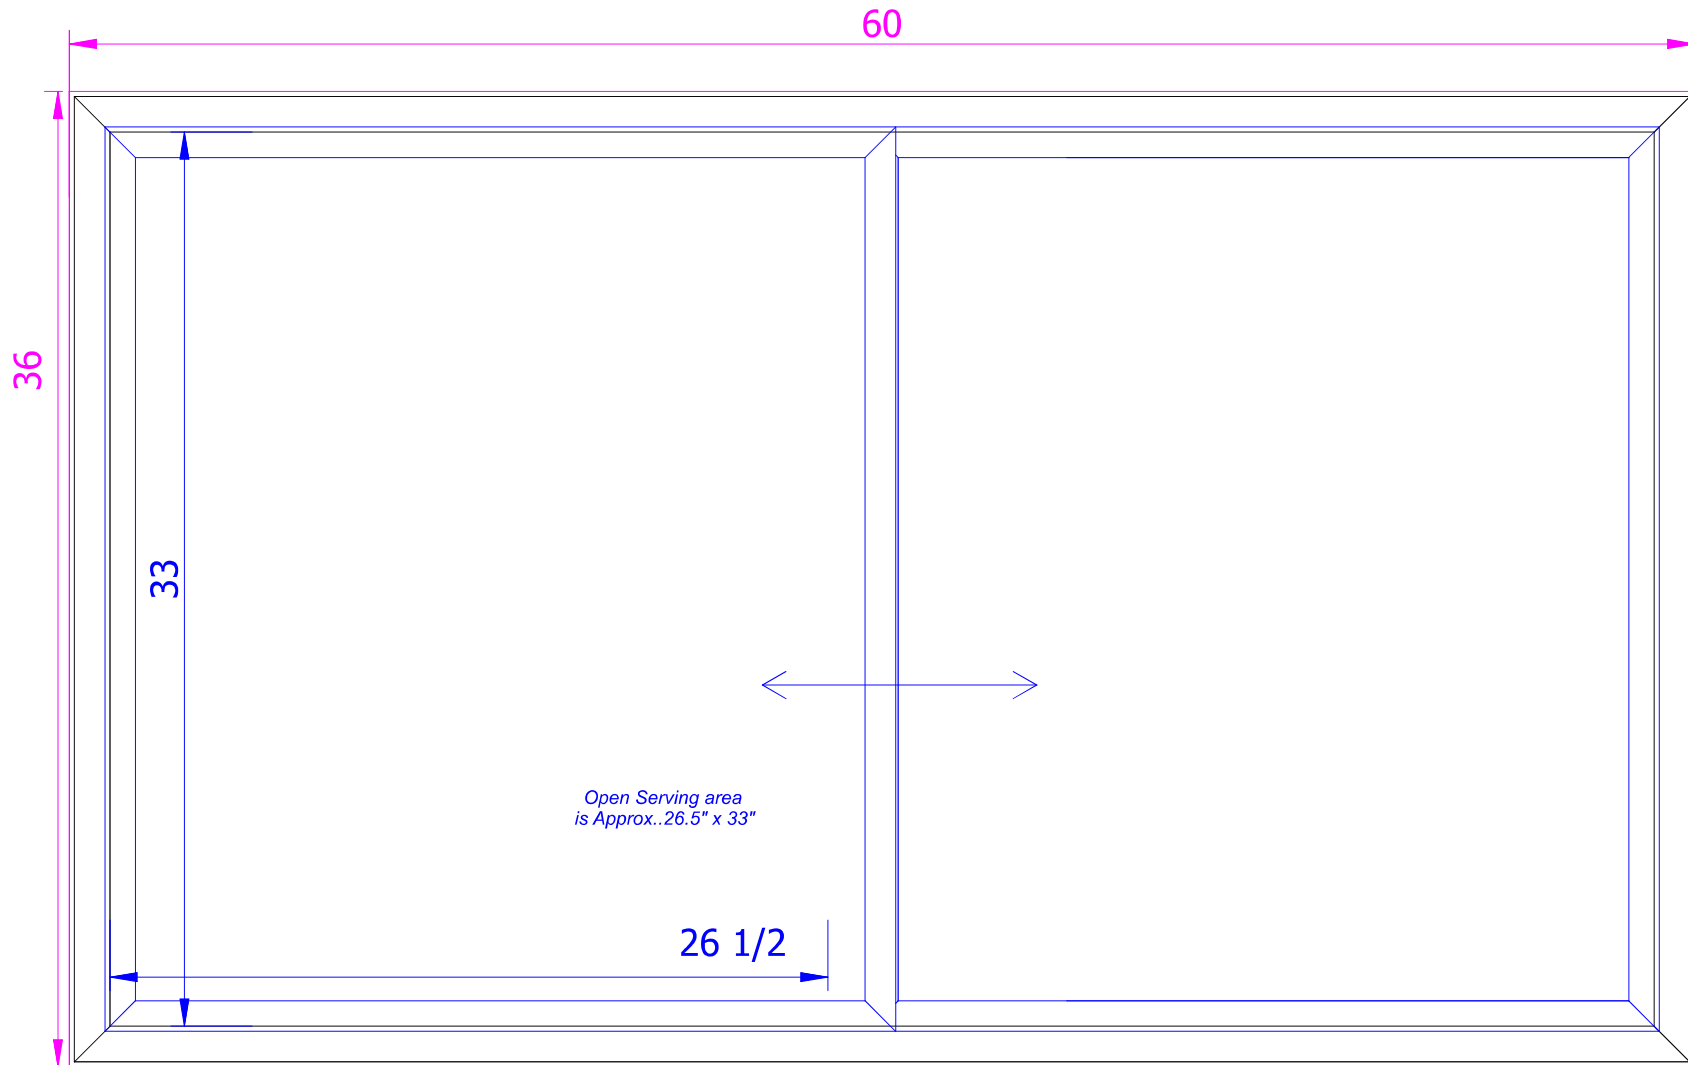

Inside View

Style # 18, 60" wide x 36" tall RO, (cut out size)
Service Window and Awning Door Combination Unit

Manufactured By:
J & R Aluminum Products LLC
Office: 330-359-0090
www.humphreystormdoors.com