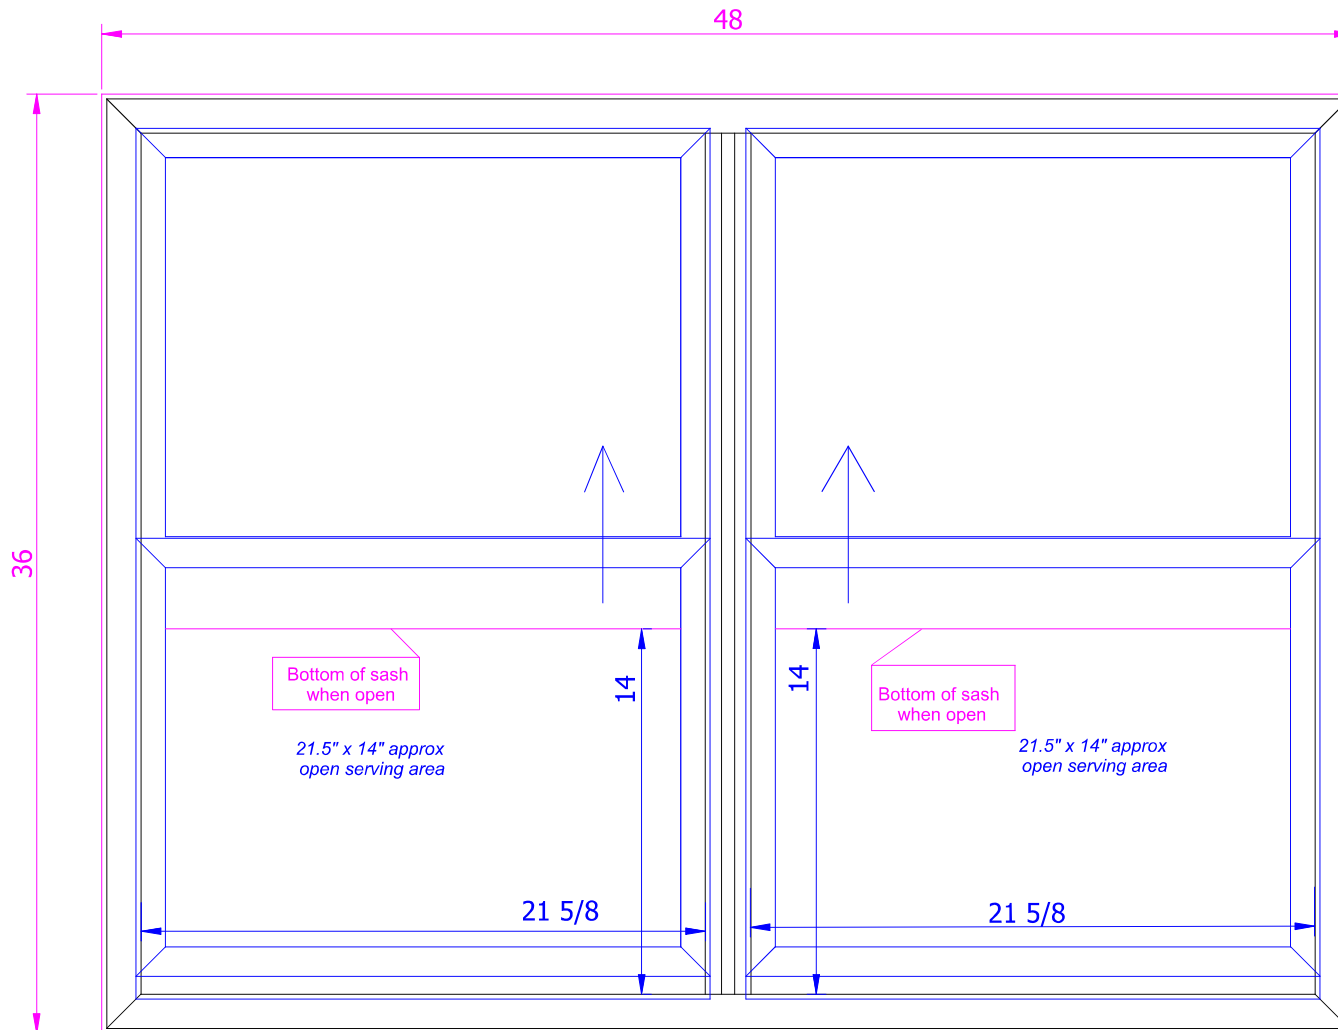

Inside View

Style # 2X, 48" wide X 36" tall RO (cut out size) Service Window and Awning Door Combination Unit

Manufactured By:
J & R Aluminum Products LLC
Office: 880-359-0090
www.humphreystormdoors.com