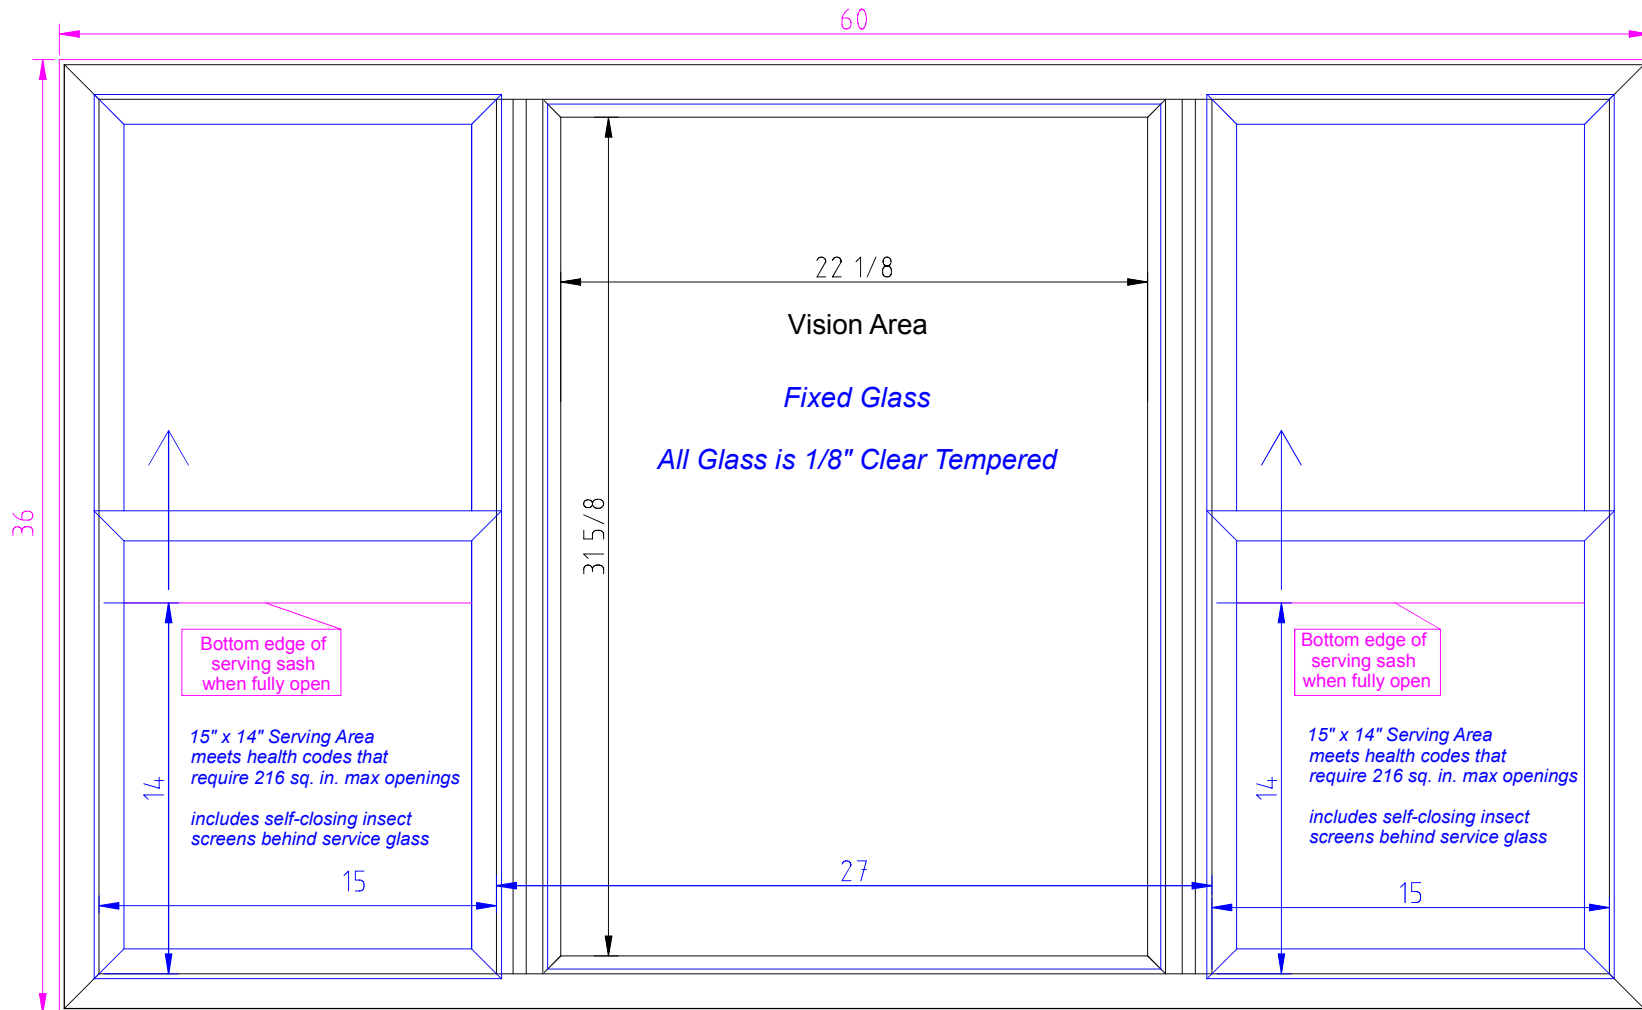

Inside View

Style # 4X, 60" x 36" RO (cut-out size)

Service Window & Awning Door Combination Unit

(can be custom ordered with different width service sashes but those may not be health code compliant)

Manufactured By:
J & R Aluminum Products LLC
Office: 330-359-0090
www.humphreystormdoors.com