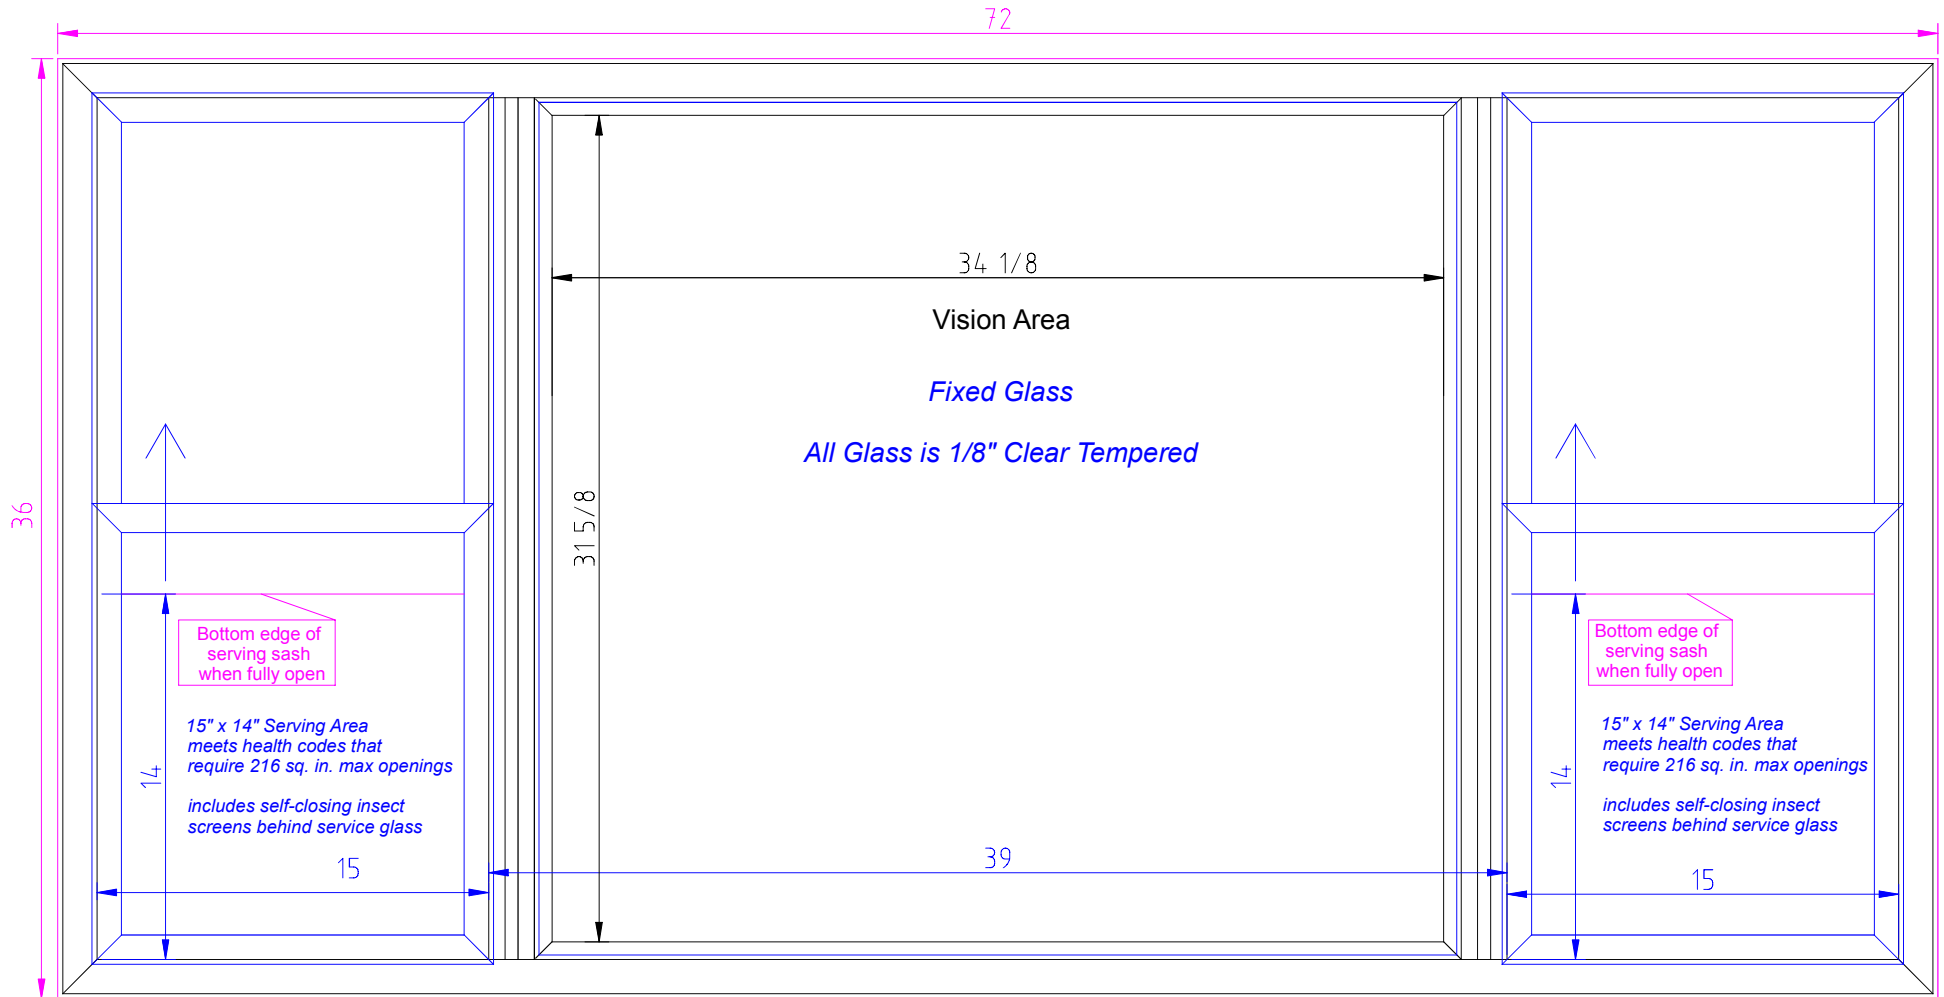

Inside View

Style # 4X, 72" x 36" RO (cut-out size)

Service Window & Awning Door Combination Unit

(can be custom ordered with different width service sashes but those may not be health code compliant)

Manufactured By:
J & R Aluminum Products LLC
Office: 330-359-0090
www.humphreystormdoors.com